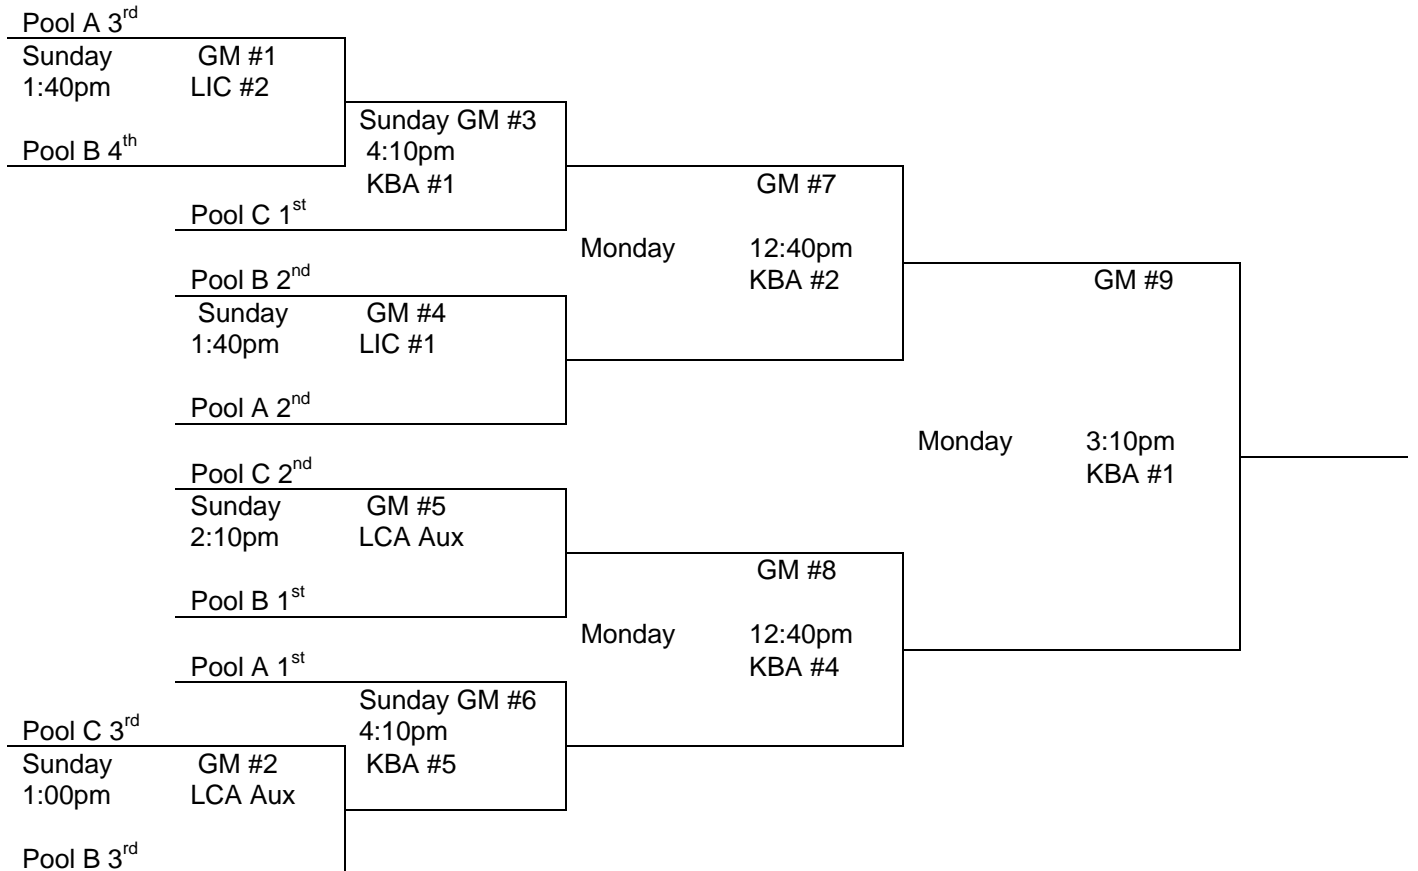

U/13 Girls

Wildcat Memorial Day Showdown

Pool A

W L

1. Alabama Elite
2. Seaport Shockers (GA)
3. SMAC Elite

Pool B

W L

1. Northern KY Lady Tar Heels
2. PA Storm
3. Essence (FL)
4. Tennessee Flight Select (White)

Scores

A1 vs A2 Sat., 2:50pm., LC A Main #1
 A1 vs A3 Sat., 6:20pm., LCA Aux
 A2 vs A3 Sat., 10:10am., KBA #2

Scores

B1 vs B2 Sun., 8:00am., KBA #3
 B1 vs B3 Sat., 7:30pm., LIC #2
 B2 vs B3 Sat., 2:50pm., KBA #4
 B1 vs B4 Sun., 11:30am., KBA #3
 B2 vs B4 Sat., 10:10am., LCA Main #2
 B3 vs B4 Sun., 8:00am., KBA #5

Pool C

W L

1. Shining Stars Pittman
2. Kentucky Premier
3. Indiana Elite Swish

Scores

C1 vs C2 Sat., 9:00am., LIC #3
 C2 vs C3 Sat., 12:30pm., KBA #3
 C1 vs C3 Sat., 5:10pm., LCA Main #2

Playoffs

**U/13 Girls
Consolation Games**

Loser Game #1

Sunday, 6:20pm LIC #1

Loser Game #2

Loser Game #4

Sunday, 6:20pm LIC #2

Loser Game #5

Loser Game #3

Monday 10:20am LIC #3