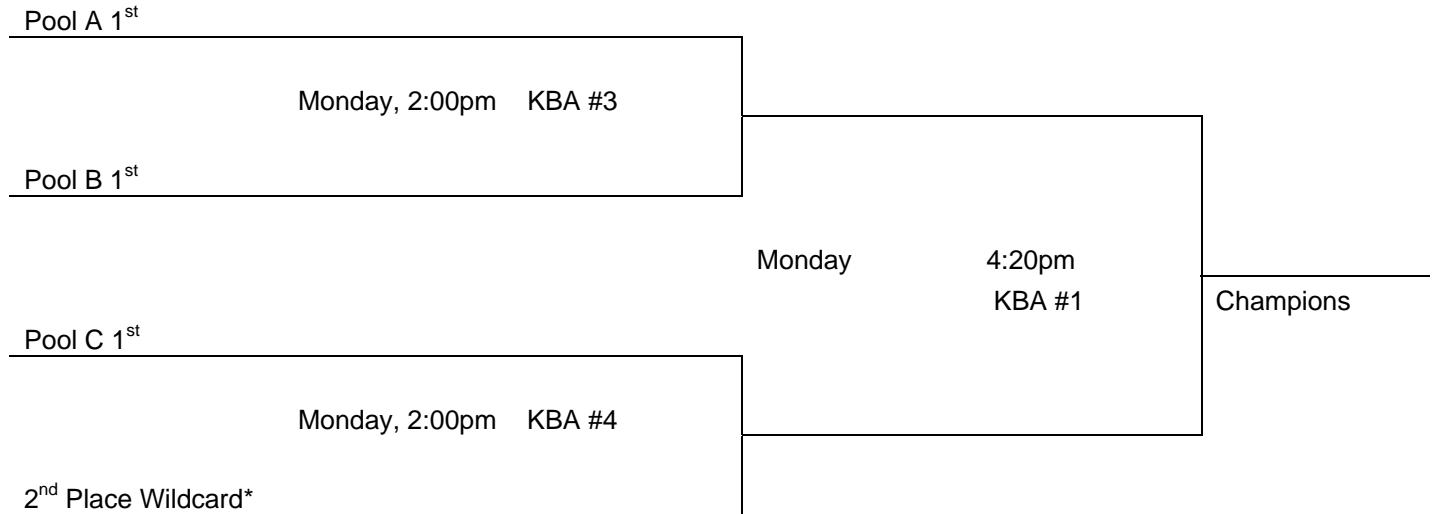

U/14 Boys Playoffs*

Pool placement in tournament subject to change based on which pool the 2nd place wildcard team comes from. We do not want the wildcard team playing its first game against a team from its original pool